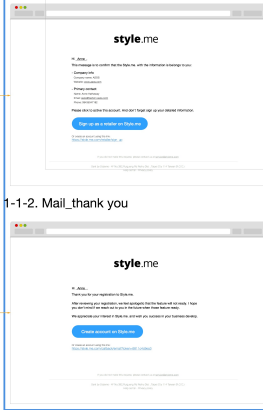

1. Apply as a retailer

MAIL

1-1-1. Mail_confirmed

1-1-2. Mail_thank you

1-2. Sign up

1-3. Activate account

Web-oriented automation

2. Home

3. Product list

3-1-1. Add product-single

3-3. Edit product

3-1-3. Add product-image to 3D

4-2. Analytics pop up

4-1. Analytics

3-1-2. Add product-group

3-2. Edit category