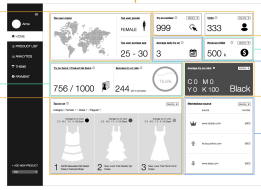

1. Apply as a retailer

MAIL

1-1-1. Mail_confirmed

1-1-2. Mail_thank you

1-2. Sign up

1-3. Activate account

Web-oriented automation

2. Home

3. Product list

3-1-1. Add product-single

3-3. Edit product

3-1-3. Add product-image to 3D

4-2. Analytics pop up

4-1. Analytics

3-1-2. Add product-group

3-2. Edit category