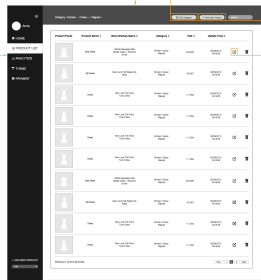

1. Apply as a retailer

MAIL

1-1-1. Mail_confirmed

1-1-2. Mail_thank you

1-2. Sign up

1-3. Activate account

Web-oriented automation

2. Home

3. Product list

3-1-1. Add product-single

3-3. Edit product

3-1-3. Add product-image to 3D

4-2. Analytics pop up

4-1. Analytics

3-1-2. Add product-group

3-2. Edit category