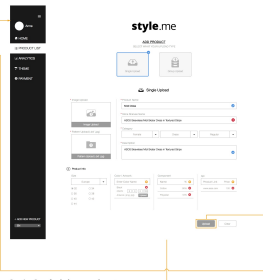

1. Apply as a retailer

MAIL

1-1-1. Mail_confirmed

1-1-2. Mail_thank you

1-2. Sign up

1-3. Activate account

Web-oriented automation

2. Home

3. Product list

3-1-1. Add product-single

3-3. Edit product

3-1-3. Add product-image to 3D

4-2. Analytics pop up

4-1. Analytics

3-1-2. Add product-group

3-2. Edit category