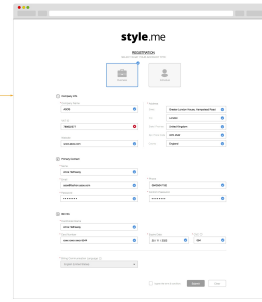

1. Apply as a retailer

MAIL

1-1-1. Mail_confirmed

1-1-2. Mail_thank you

1-2. Sign up

1-3. Activate account

Web-oriented automation

2. Home

3. Product list

3-1-1. Add product-single

3-3. Edit product

3-1-3. Add product-image to 3D

4-2. Analytics pop up

4-1. Analytics

3-1-2. Add product-group

3-2. Edit category